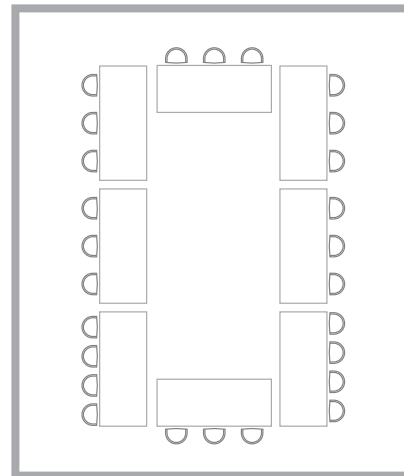

### THE GAULT

SEATS UP TO 40 | 750 SQUARE FEET | 70 SQUARE METERS

Ideal for corporate meetings where great minds think alike. You are able to choose from several configurations to match precisely the size with your needs.

**U-SHAPE:**  
Capacity: 25  
Table type: Banquet  
Table size: 28" x 60"

**THEATRE:**  
Capacity: 40  
Table type: Banquet  
Table size: 28" x 60"

**SCHOOL:**  
Capacity: 30  
Table type: Banquet  
Table size: 28" x 60"

**HOLLOW SQUARE:**  
Capacity: 20  
Table type: Banquet  
Table size: 28" x 60"