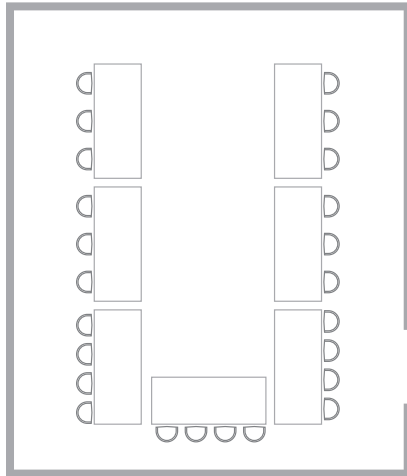

### THE GAULT

SEATS UP TO 40 | 750 SQUARE FEET | 70 SQUARE METERS

Ideal for corporate meetings where great minds think alike. You are able to choose from several configurations to match precisely the size with your needs.

**U-SHAPE:**  
Capacity: 25  
Table type: Banquet  
Table size: 28" x 60"

**THEATRE:**  
Capacity: 40  
Table type: Banquet  
Table size: 28" x 60"

**SCHOOL:**  
Capacity: 30  
Table type: Banquet  
Table size: 28" x 60"

**HOLLOW SQUARE:**  
Capacity: 20  
Table type: Banquet  
Table size: 28" x 60"